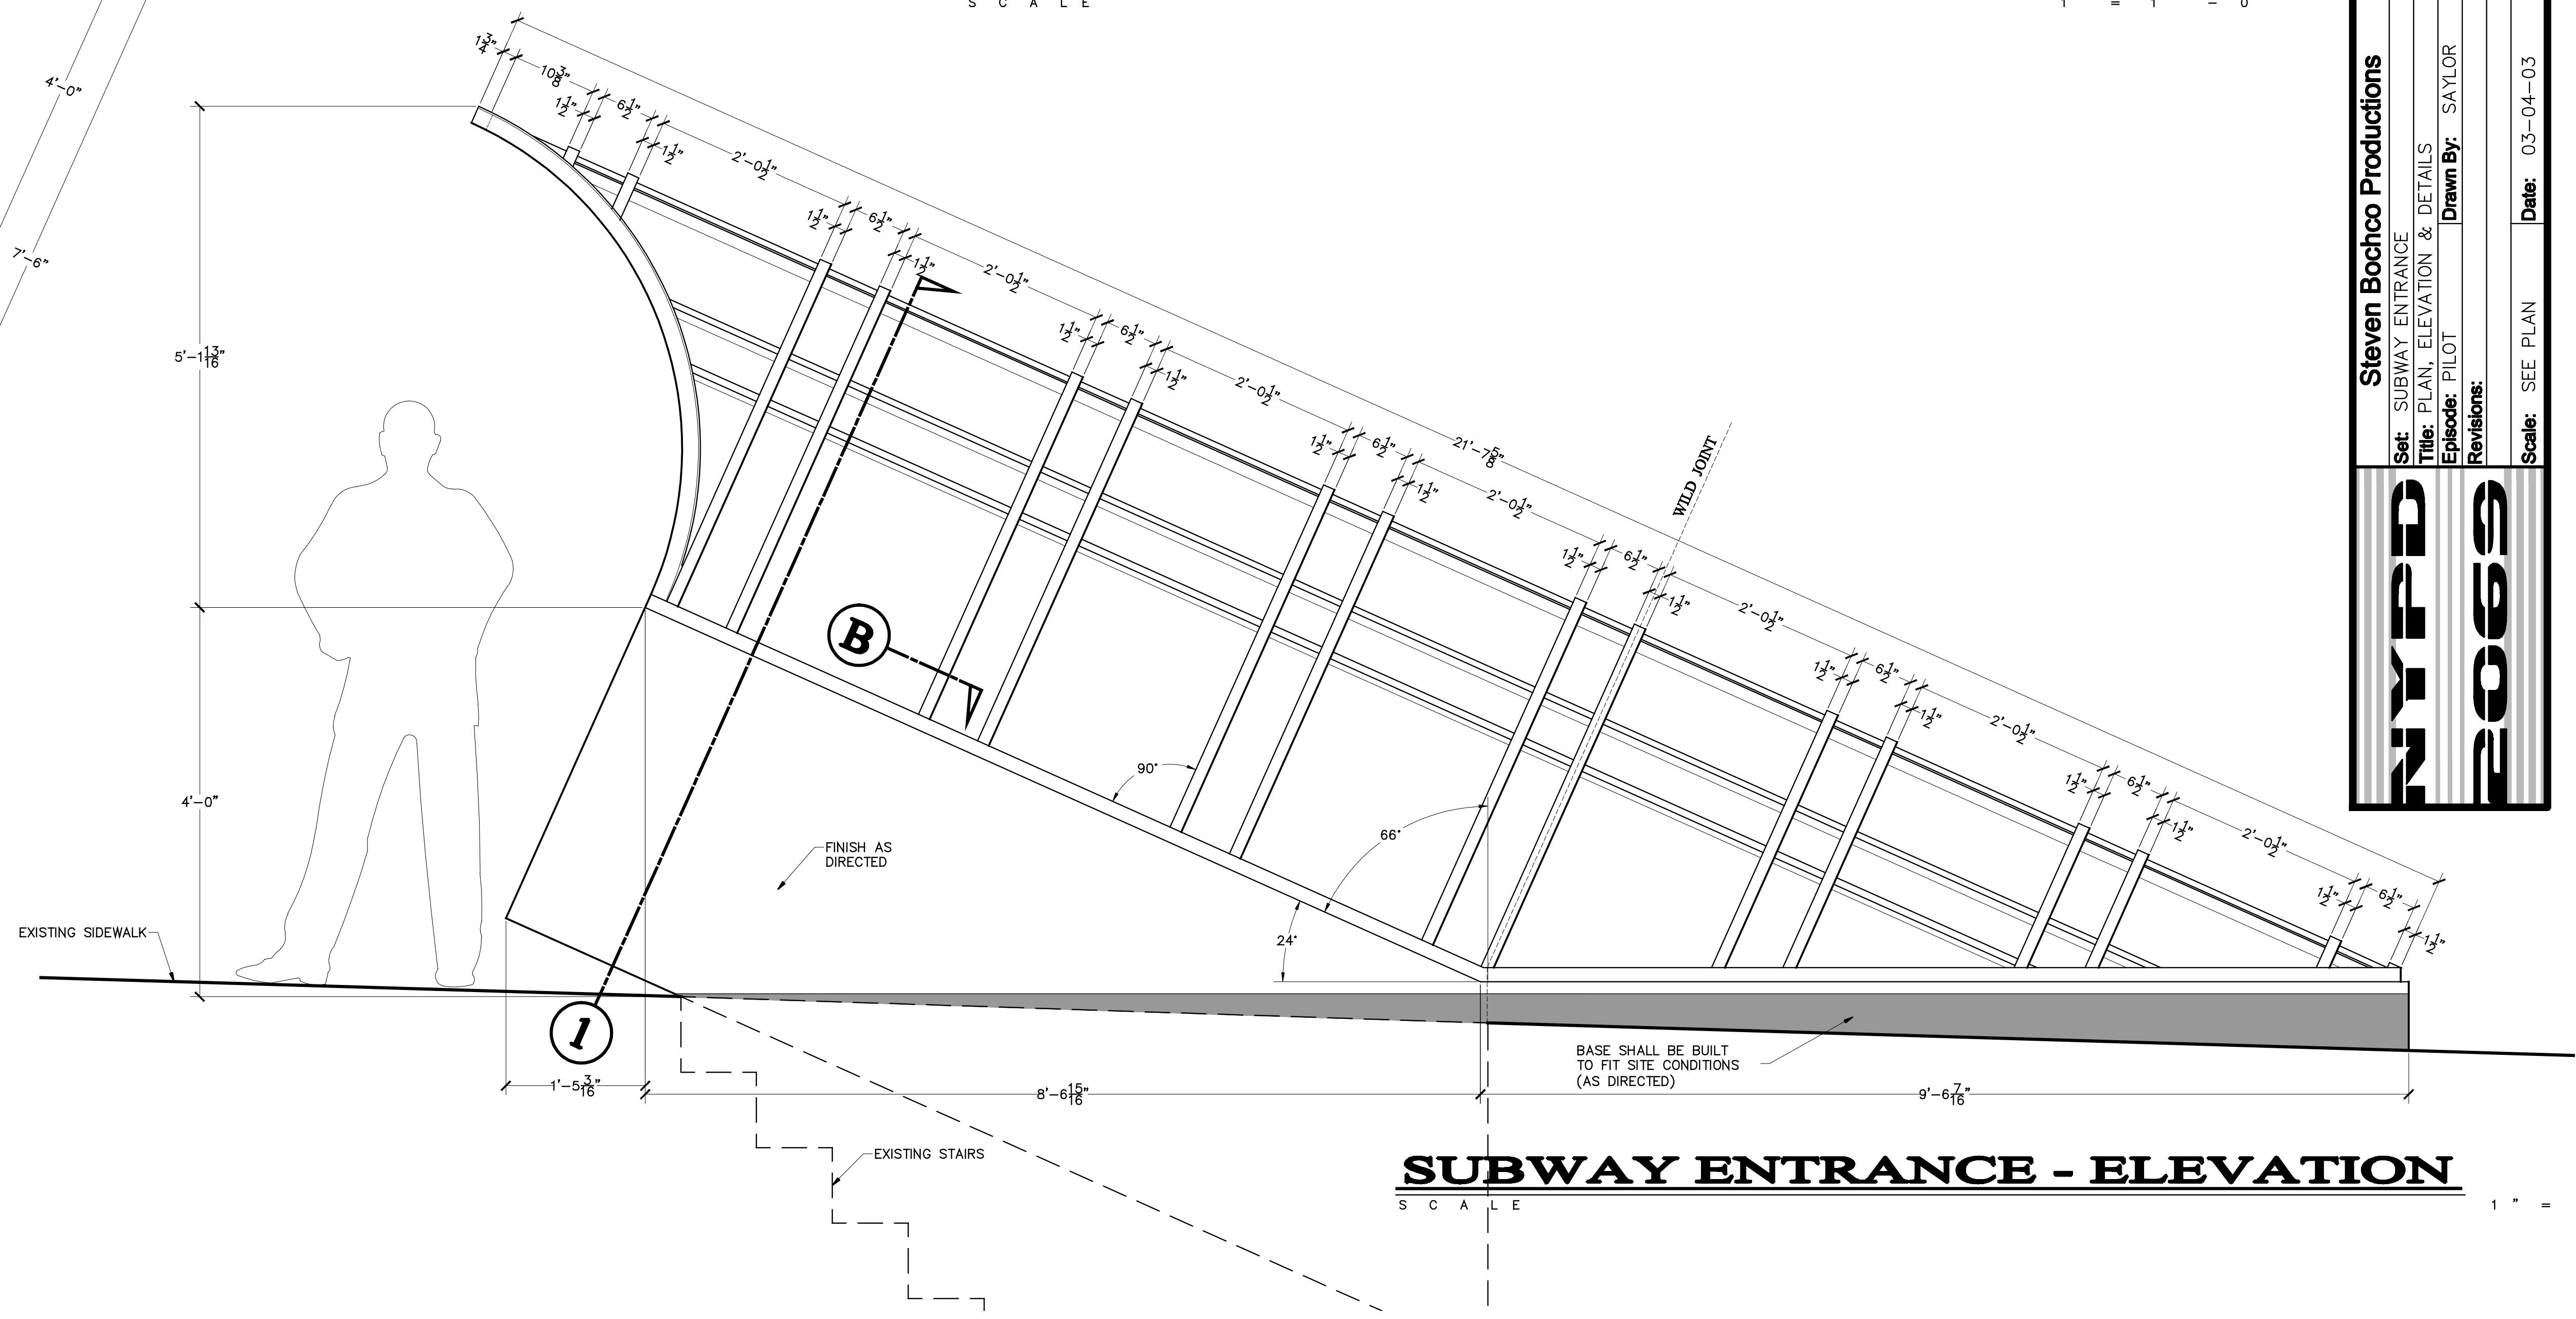

SECTION #1
SCALE 1" = 1' - 0"

SUBWAY ENTRANCE - PLAN
SCALE 1" = 1' - 0"

SUBWAY ENTRANCE - ELEVATION
SCALE 1" = 1' - 0"

NYPD FD-069	Set No.:	1
	Sheet No.:	1
	Set:	SUBWAY ENTRANCE
	Title:	PLAN, ELEVATION & DETAILS
Episode:		PILOT
Drawn By:		SAYLOR
Revisions:		
Scale:		SEE PLAN
Date:		03-04-03
Of:		1
Sheets:		1