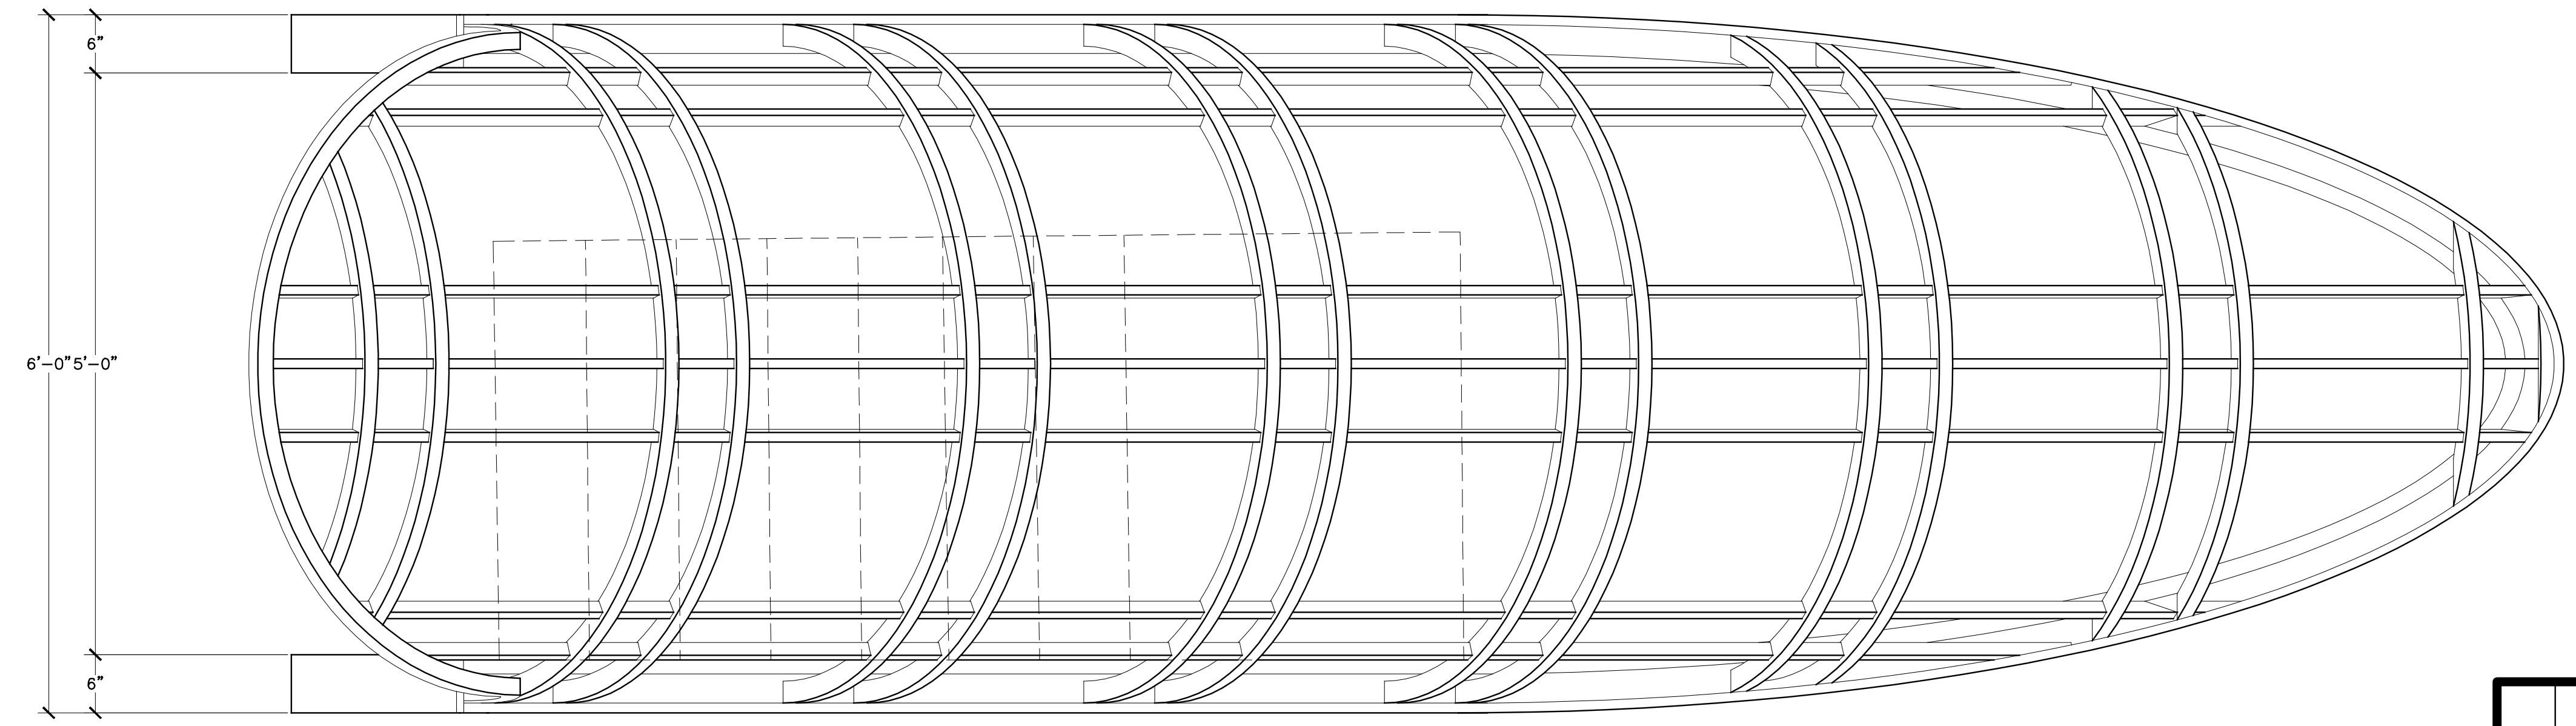

SECTION #1
SCALE 1" = 1' - 0"

SUBWAY ENTRANCE - PLAN
SCALE 1" = 1' - 0"

SUBWAY ENTRANCE - ELEVATION
SCALE 1" = 1' - 0"

NYPD FD-069	Set No.:	1
	Sheet No.:	1
	Set:	SUBWAY ENTRANCE
	Title:	PLAN, ELEVATION & DETAILS
Episode:		PILOT
Drawn By:		SAYLOR
Revisions:		
Scale:		SEE PLAN
Date:		03-04-03
Of:		1
Sheets:		1